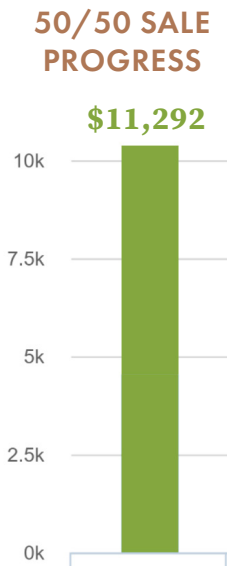

Although an official building proposal for a new church has been submitted to the Bishop in accordance with Diocesan procedures by the preliminary building committee, we still have an obligation to care for what we have as good stewards and recipients of such a beautiful faith. This past year, we focused on rehabilitation and essential maintenance, including installing a new furnace this past winter and new pews. These updates were made possible through the incredible generosity of the Thrift Store, which contributed $97,000 toward approved projects, as approved by the Bishop. Please. . .

SCAN TO READ FULL REPORT

HELP US WITH THE ANNUAL ST. LAWRENCE FALL FEST

SATURDAY, SEPTEMBER 13, 11 AM - 5 PM | ST. LAWRENCE MISSION

**SIGN UP FOR THE
STL BAKE SALE**