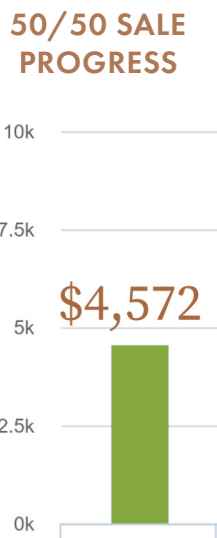

For upcoming liturgies, visit StMarysParkCity.com/LITURGY

HELP US WITH THE ANNUAL ST. LAWRENCE FALL FEST

SATURDAY, SEPTEMBER 13, 11 AM - 5 PM | ST. LAWRENCE MISSION

We are currently accepting donations for the Fall Fest's silent auction until August 31. You can drop off your items/baskets in the St. Joseph's room after any of the Masses. You can also leave them at the church office on Monday and Tuesday between 10 AM and 5 PM. ***Please be sure to include your name and phone number and value of the basket. Thank you to everyone who has already generously donated!***